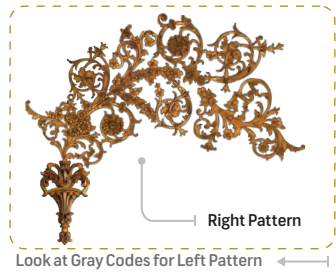

946 945

Size: 61x40.5 cm
Weight : 4.740 kg

933 932

Size: 53.5x35.5 cm
Weight : 3.780 kg

367

Size: 17x28.5 cm
Weight : 1.080 kg

397

Size: 42.5x33 cm
Weight : 3.073 kg