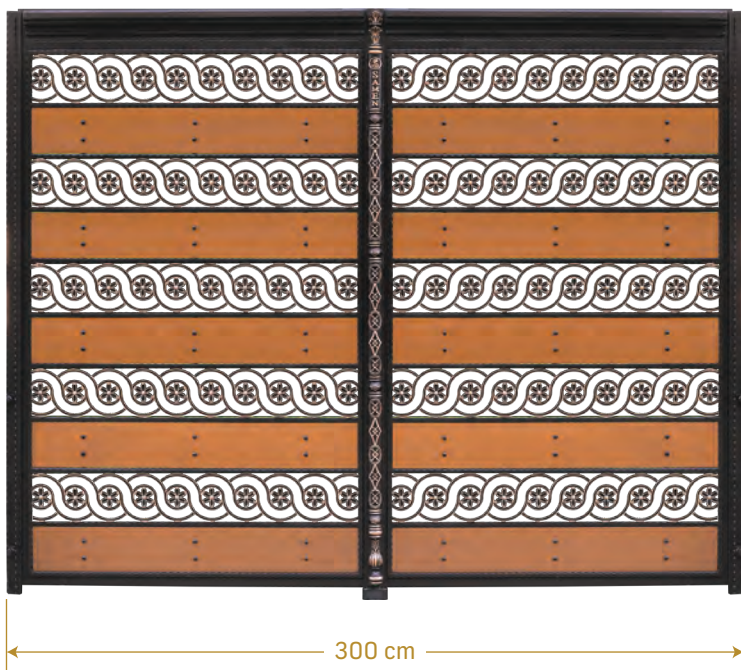

1301
 Size : 7x240 cm
 Weight : 16.100 kg

396
 Size : 39.5x20 cm
 Weight : 1.160 kg

Product Code:
3901

SOUTH MODERN

SAMEN FERFORGE

Hashtomin Noor Metal Industries, The First Door & Forged Pieces Producer in Middle East and Premier Exporter in Iran