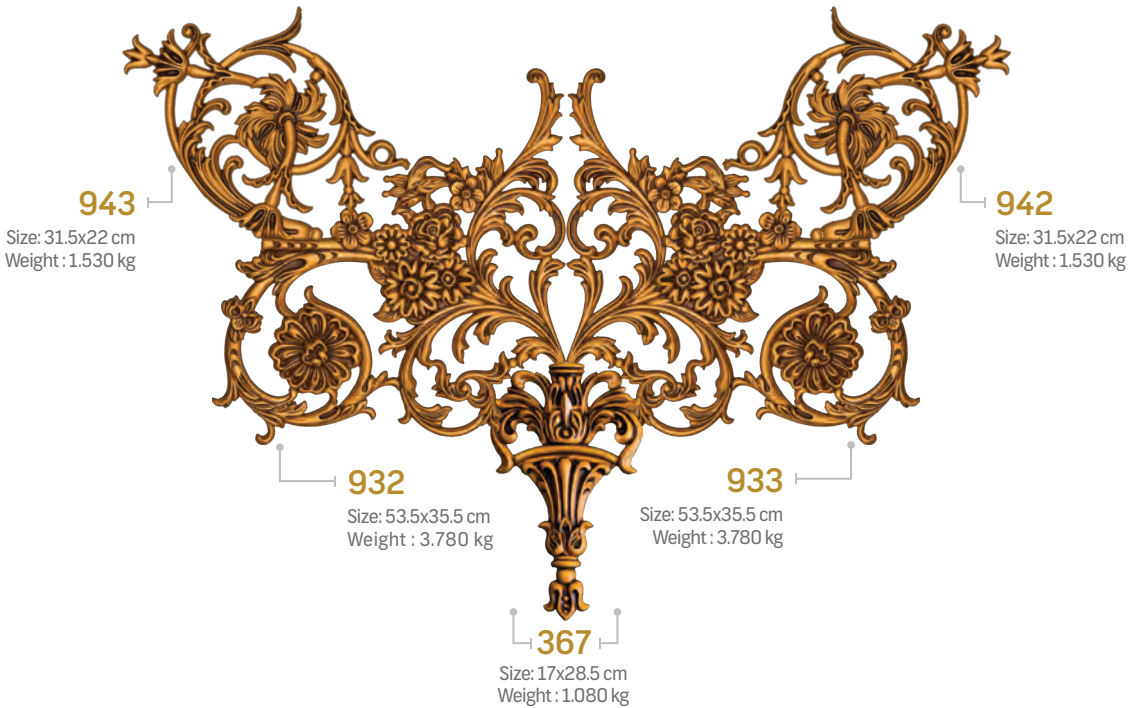

948

Size: 45.5x27 cm
Weight : 2.190 kg

949

Size: 45.5x27 cm
Weight : 2.190 kg

951

Size: 42x30 cm
Weight : 2.630 kg

111

Size: 42x39 cm
Weight : 4.610 kg

950

Size: 42x30 cm
Weight : 2.630 kg

SAMEN FERFORGE

Hashtomin Noor Metal Industries, The First Door & Forged Pieces Producer in Middle East and Premier Exporter in Iran

- Fa راهنمای اتصال قطعات
- En The Guide of Assembling Parts
- Ar دليل تركيب القطعات

SAMEN FERFORGE

Hashtomin Noor Metal Industries, The First Door & Forged Pieces Producer in Middle East and Premier Exporter in Iran

932 Size: 53.5x35.5 cm Weight : 3.780kg

933 Size: 53.5x35.5 cm Weight : 3.780 kg

458 Size: 40x20 cm Weight : 2.770 kg

945 Size: 61x40.5 cm Weight : 4.740 kg

946 Size: 61x40.5 cm Weight : 4.740 kg

343 Size: 37.5x37.5 cm Weight : 4.230 kg

109

Size: 70.5x21 cm
Weight : 2.600 kg

110

Size: 70.5x21 cm
Weight : 2.600 kg