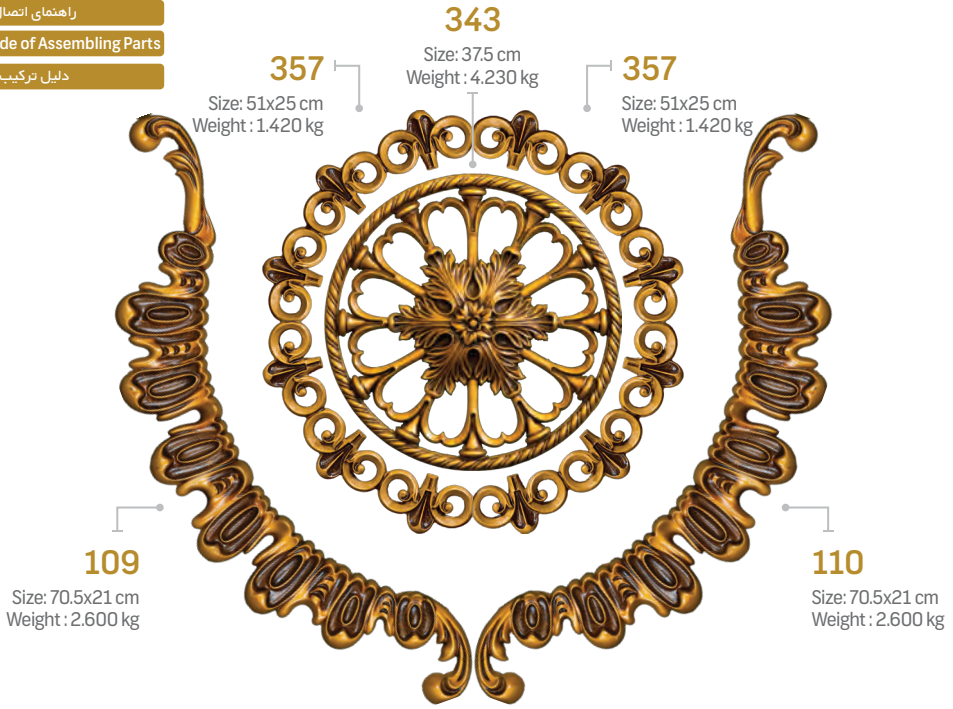

948

Size: 45.5x27 cm
Weight : 2.190 kg

949

Size: 45.5x27 cm
Weight : 2.190 kg

951

Size: 42x30 cm
Weight : 2.630 kg

111

Size: 42x39 cm
Weight : 4.610 kg

950

Size: 42x30 cm
Weight : 2.630 kg

SAMEN FERFORGE

Hashtomin Noor Metal Industries, The First Door & Forged Pieces Producer in Middle East and Premier Exporter in Iran

- Fa راهنمای اتصال قطعات
- En The Guide of Assembling Parts
- Ar دليل تركيب القطعات

SAMEN FERFORGE

Hashtomin Noor Metal Industries, The First Door & Forged Pieces Producer in Middle East and Premier Exporter in Iran

932 Size: 53.5x35.5 cm Weight : 3.780kg

933 Size: 53.5x35.5 cm Weight : 3.780 kg

458 Size: 40x20 cm Weight : 2.770 kg

945 Size: 61x40.5 cm Weight : 4.740 kg

946 Size: 61x40.5 cm Weight : 4.740 kg

343 Size: 37.5x37.5 cm Weight : 4.230 kg

109

Size: 70.5x21 cm
Weight : 2.600 kg

110

Size: 70.5x21 cm
Weight : 2.600 kg