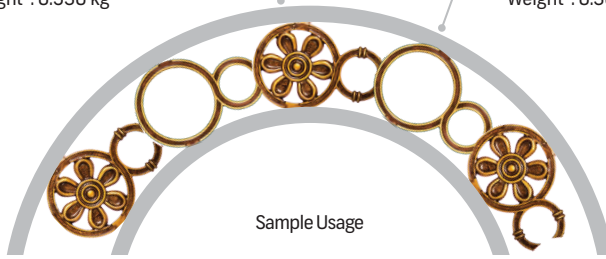

1701

Size : 28x28 cm
Weight : 1.520 kg

389
Size : 17.5x12 cm
Weight : 0.530 kg

388
Size : 17.5x12 cm
Weight : 0.300 kg