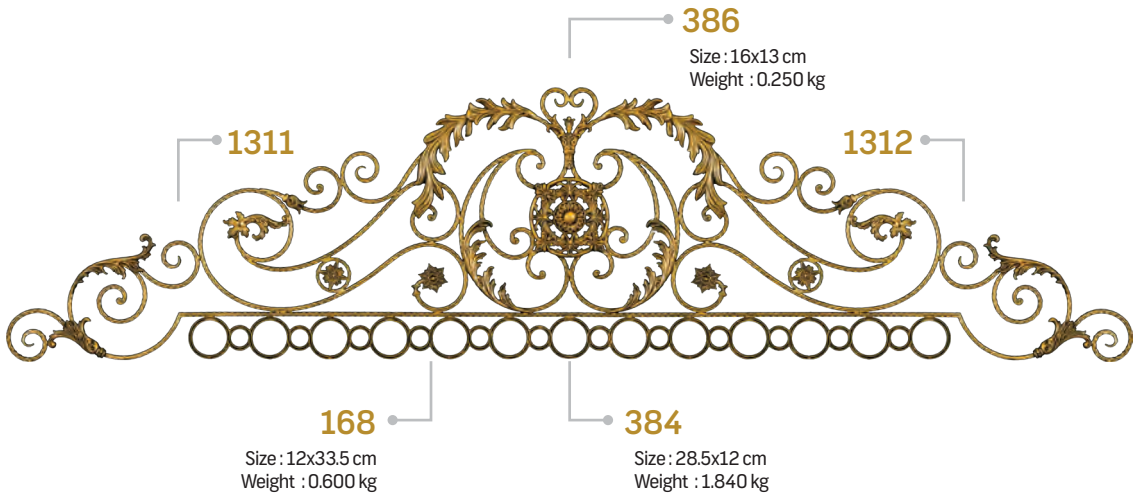

1276 Size: 125x58.5 cm Weight : 5.700 kg

1280 Size: 80x45 cm Weight : 4.460 kg

1277 Size: 178x78 cm Weight : 14.430 kg

SAMEN FERFORGE

Hashtomin Noor Metal Industries, The First Door & Forged Pieces Producer in Middle East and Premier Exporter in Iran

1318 Size: 136x75 cm Weight : 10.200 kg

1317 Size: 136x75 cm Weight : 10.200 kg

1290 Size: 88x41 cm Weight : 6.840 kg

1288 Size: 125x65 cm Weight : 12.850 kg

1311 Size : 140x77 cm Weight : 10.950 kg

1312 Size : 140x77 cm Weight : 10.950 kg

1287 Size : 125x62.5 cm Weight : 10.840 kg

1289 Size : 125x69 cm Weight : 11.280 kg

SAMEN FERFORGE

Hashtomin Noor Metal Industries, The First Door & Forged Pieces Producer in Middle East and Premier Exporter in Iran

1332 Size : 206x68 cm Weight : 22.370 kg

1359 Size : 32x125 cm Weight : 7.780 kg

1145 Size : 110x26 cm Weight : 3.760 kg

1354 Size : 93.5x32 cm Weight : 4.930 kg

1353 Size : 93.5x32 cm Weight : 4.930 kg

1026 Size: 75x23.5 cm Weight : 2.950 kg