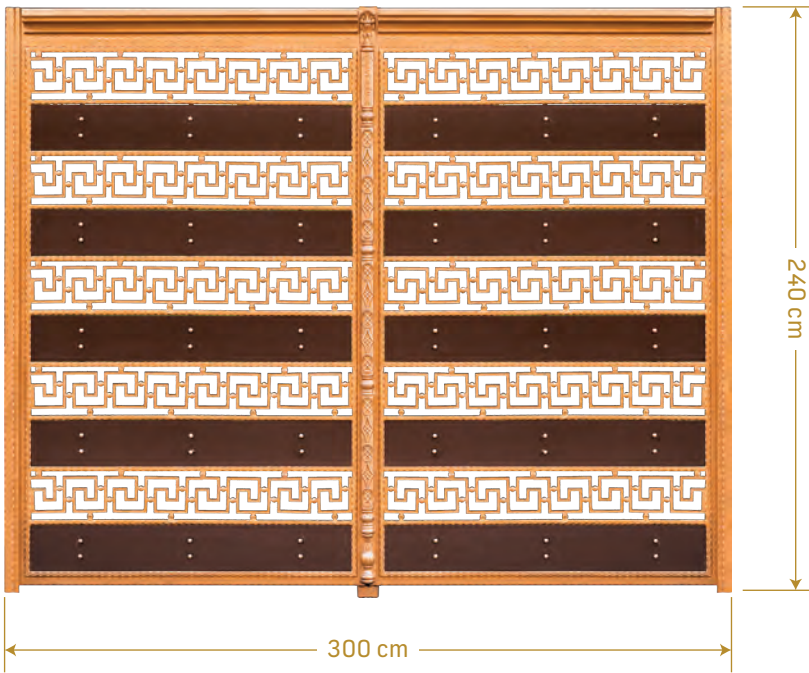

Primary Cut Unit

Molds Warehouse

Many new products are being introduced by Samen Ferforge every month. This number is rising and the only way to create such delicate pieces is to create molds of cast iron. All molds are recyclable and temporary made based on one original mold. These original molds which are in fact shaped carefully with the CNC machines are stored in a place safe and sound. We call this place the warehouse of molds.

Cold Pressing Line

In this unit, steel sheets are ripped apart by pressure which is applied by the latest innovative machines for pressing. In Samen this task is done by hydraulic press technology to produce different shapes out of each sheet. The daily production of this unit reaches to 10 tons.